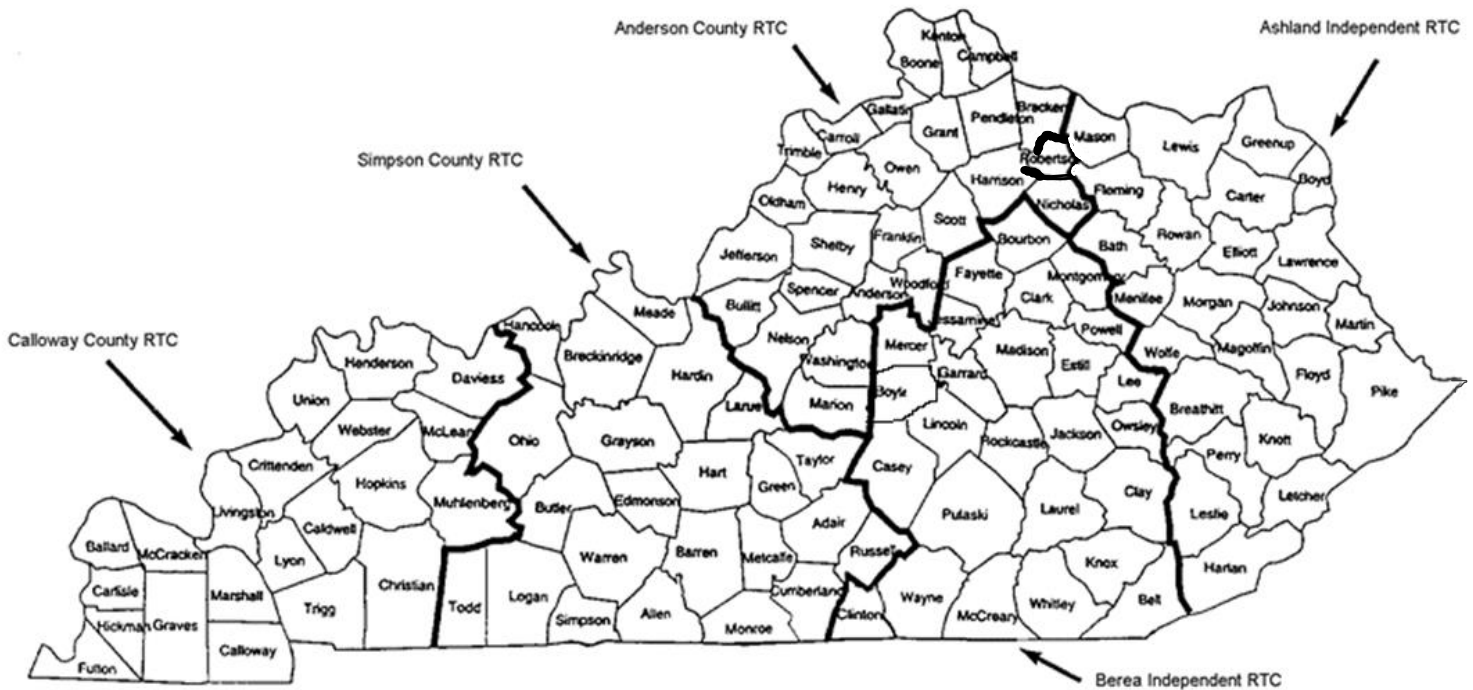

Kentucky Early Childhood Regional Training Centers

<p>Anderson County RTC 210 Saffell Street Lawrenceburg, KY 40342 (502) 839-2513 Fax: (502) 839-2516 Anderson Co. Regional Training Center Home Page</p>	<p>Alysia Wedding, Director Penny Nutter, Early Childhood Specialist Julie Goodpaster, Secretary Jenny Chance, RTTT Consultant</p>
<p>Ashland Independent RTC 1820 Hickman Street Ashland, KY 41101 (606) 327-2706 Fax: (606) 327-2796 Ashland Regional Training Center Home Page</p>	<p>Lisa Henson, Director (x 2727) Shannon Hankins, Early Childhood Specialist (x 2729) Nicki Patton Rowe, Early Childhood Specialist Kim Roberts, Early Childhood Specialist Stacey Stevens, Early Childhood Specialist (x 2731) James Lester, RTTT Consultant (x 2734) Krisi Figley, Secretary (x 2728)</p>
<p>Berea Independent RTC 116 Jane Street, PO Box 159 Berea, KY 40403 (859) 986-1929 or 800-343-2959 Fax: (859) 986-9532 Berea Regional Training Center Home Page</p>	<p>Sonia Michael, Director Jessica Hart, Early Childhood Specialist Andrea Sargent, Secretary</p>
<p>Calloway County RTC PO Box 1018 Murray, KY 42071 (270) 809-5316 or 5317 Fax: (270) 809-3084 Calloway Regional Training Center Home Page</p>	<p>Nancy Lovett, Director Chuck Williams, Early Childhood Specialist Britney York, Observation Specialist/Secretary</p>
<p>Simpson County RTC 211 South Main, Suite 1B Franklin, KY 42134 (270) 586-2008 Fax: (270) 586-2809 Simpson Co. Regional Training Center Home Page</p>	<p>Shelia Baugh, Co-Director April McNaughton, Co-Director Stacy Raymer, Early Childhood Specialist Melissa Franklin, Secretary</p>